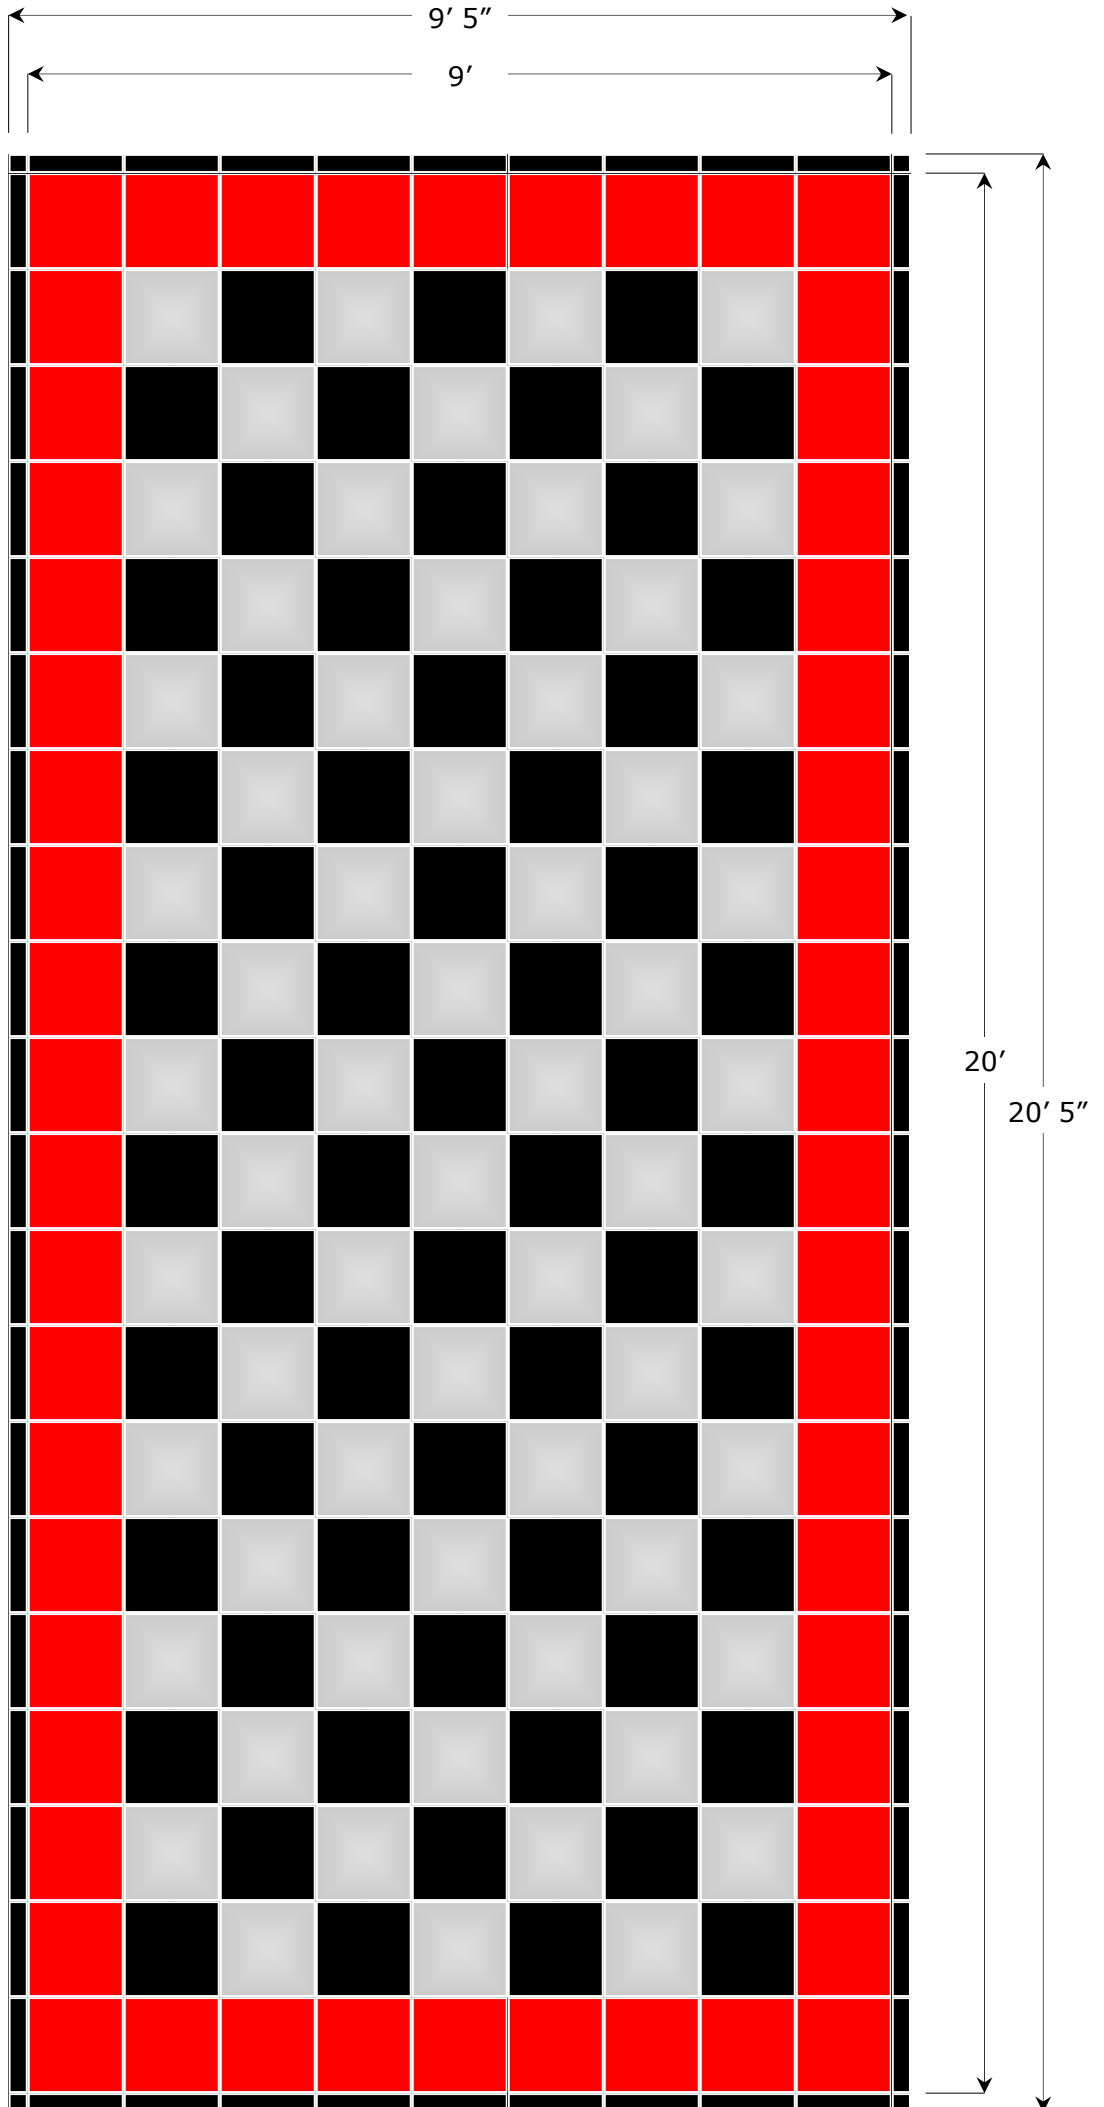

**Single Garage Bay Kit  
 #HFL12.GB1**

- 63 tiles Liquid Silver™
- 63 tiles Diesel Black™
- 54 tiles Lava Red™
- 29 tiles Border Male
- 29 tiles Border Female
- 4 tiles Corner
- 242 Total Tiles

Any questions or problems, please contact us: