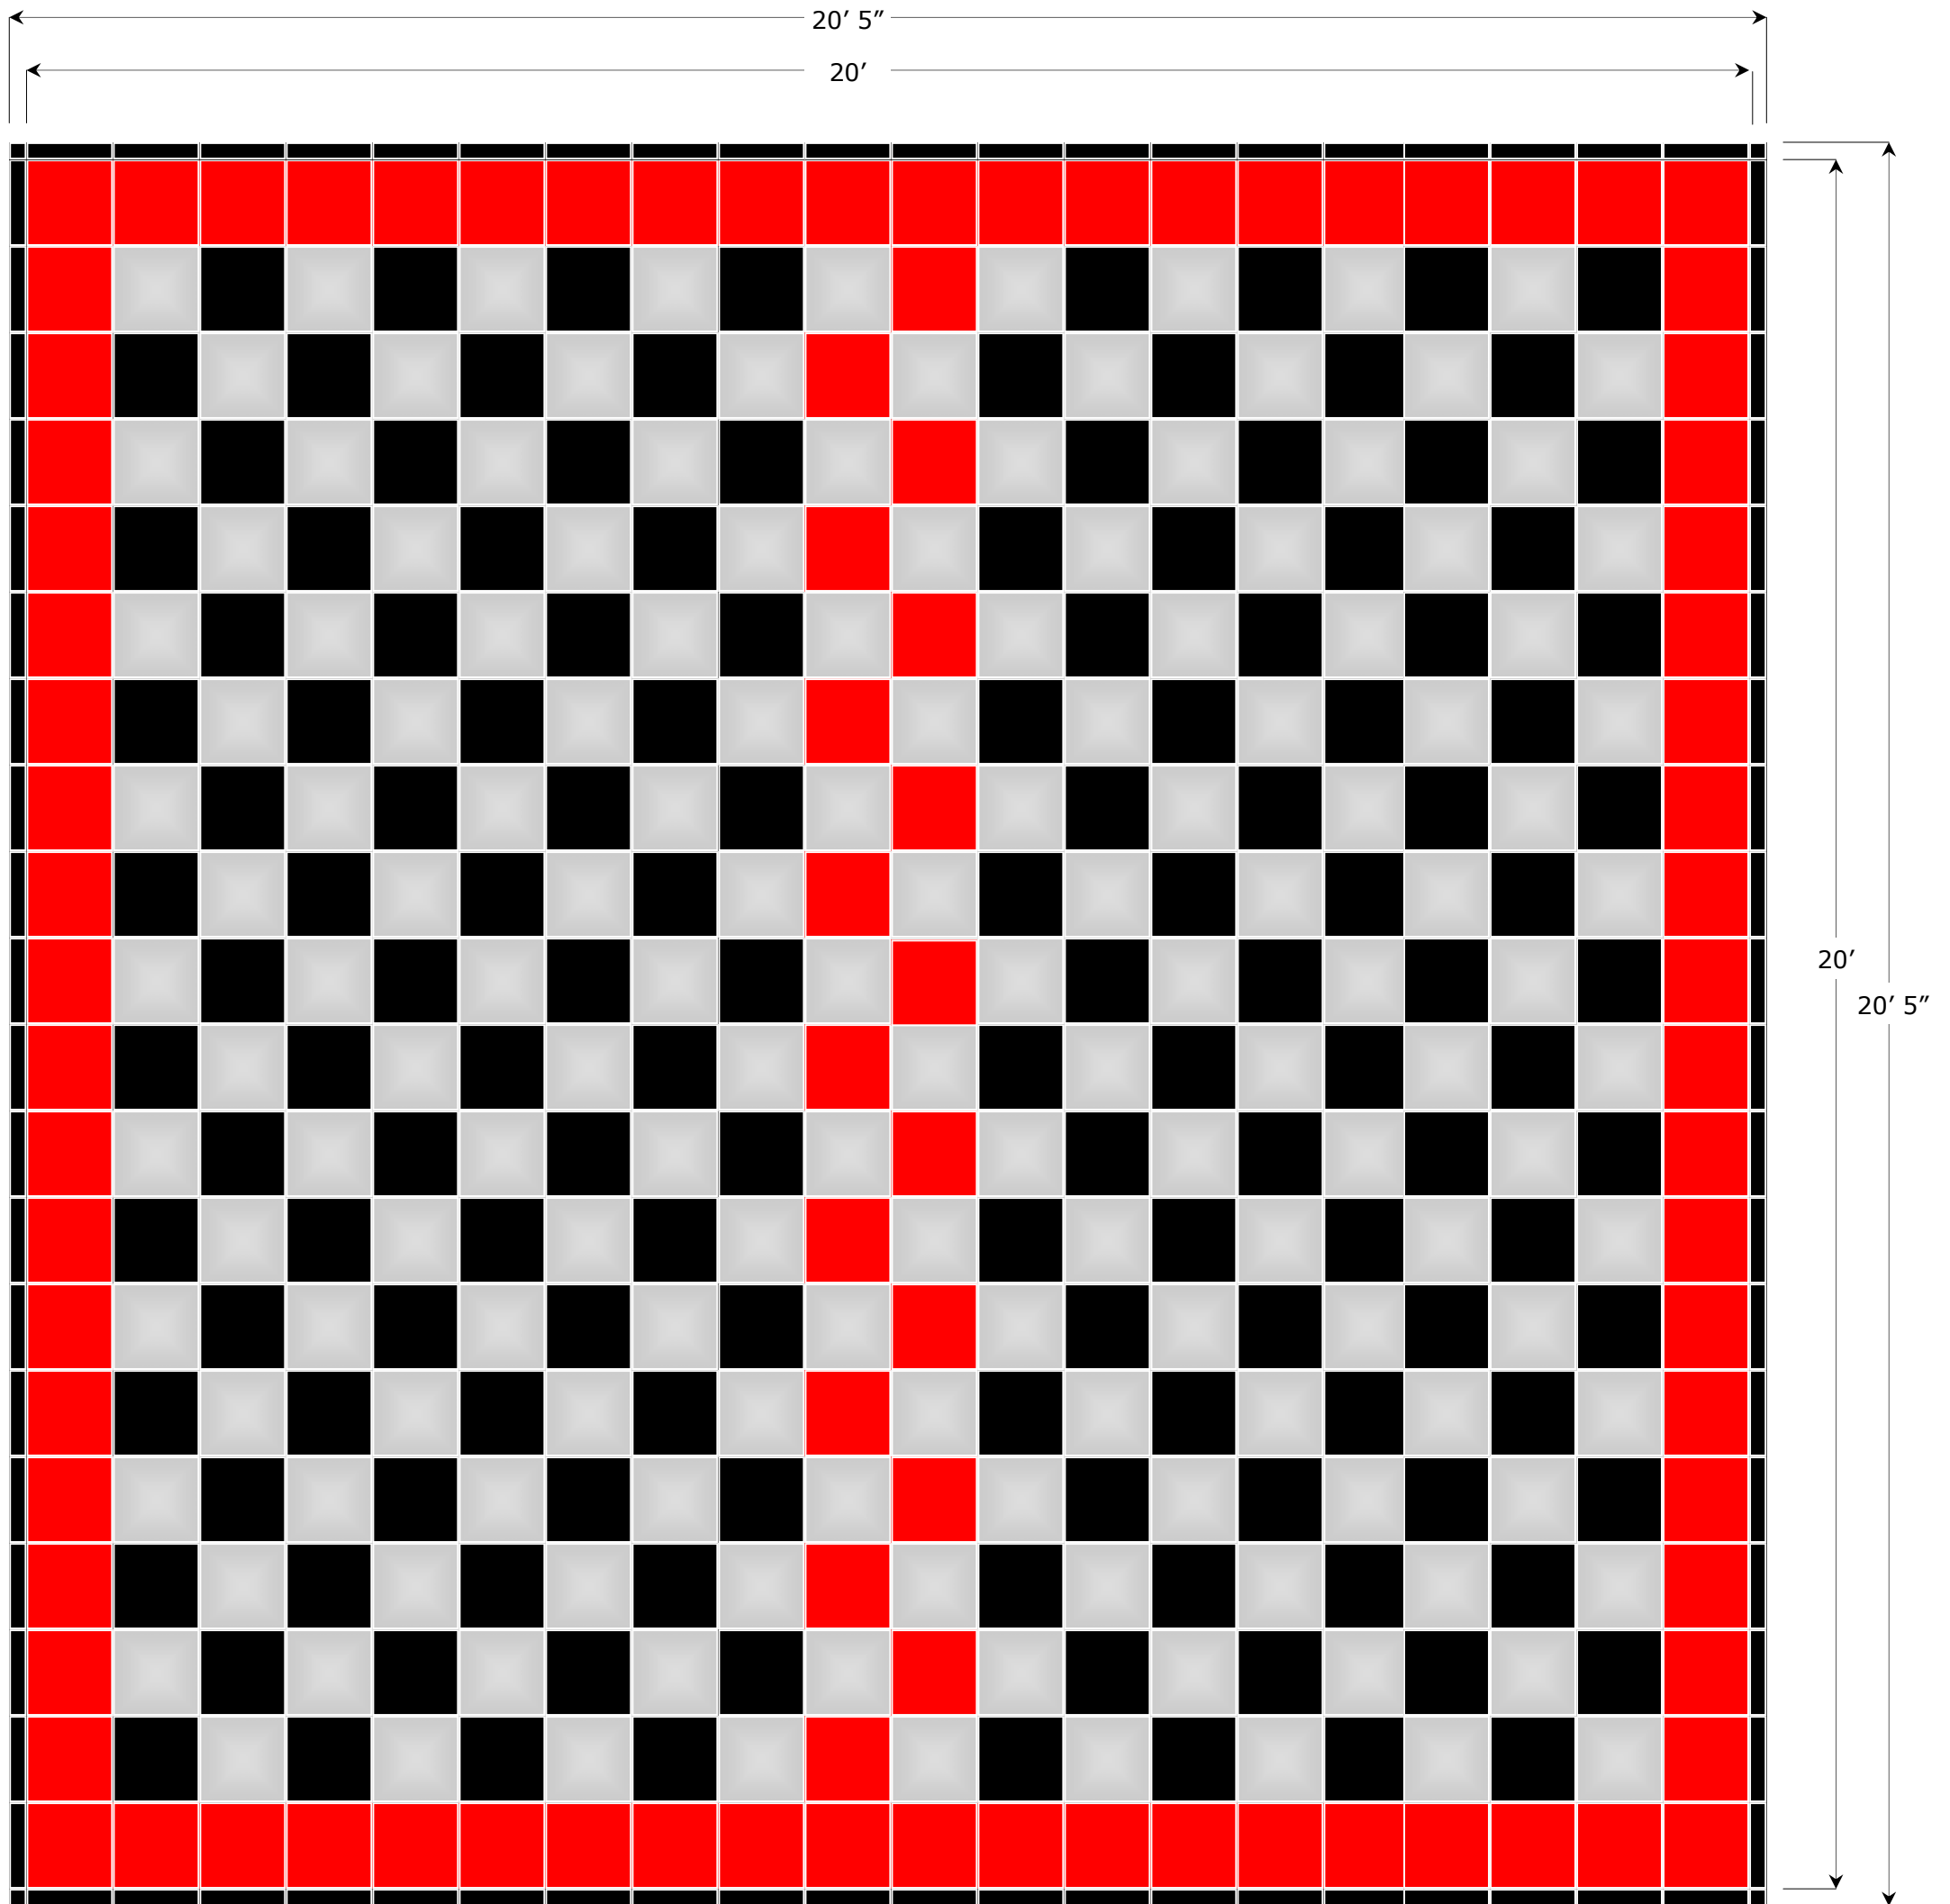

**Double Garage Bay Kit
 Layout B
 #HFL12.GB2.B**

- 162 tiles Liquid Silver™
- 162 tiles Diesel Black™
- 76 tiles Lava Red™
- 40 tiles Border Male
- 40 tiles Border Female
- 4 tiles Corner
- 484 Total Tiles